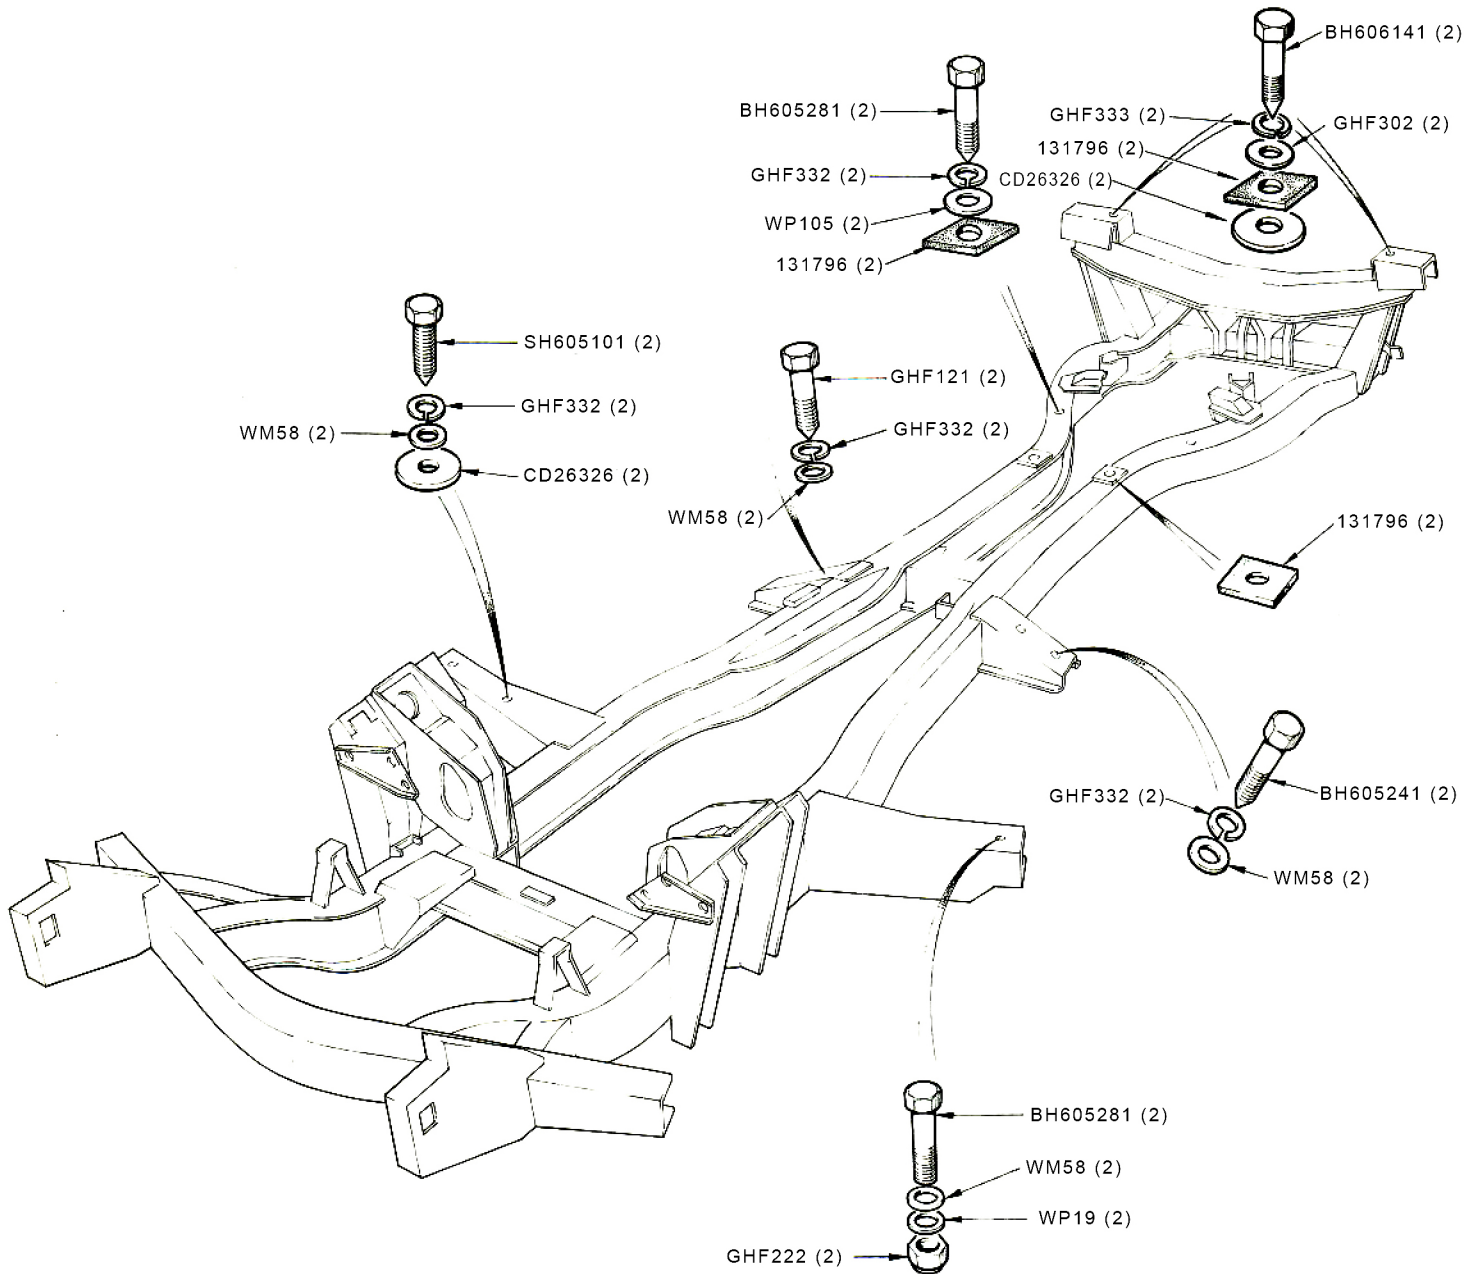

574245 Fitting Instructions

QUALITY PARTS AND ACCESSORIES

Triumph House, Sleaford Road, Bracebridge Heath, Lincoln LN4 2NA, England

UK Tel: +44 (0)1522 568000 | USA Tel: 1 855 746 2767 | Fax: +44 (0)1522 567600 | E-mail: sales@rimmerbros.com